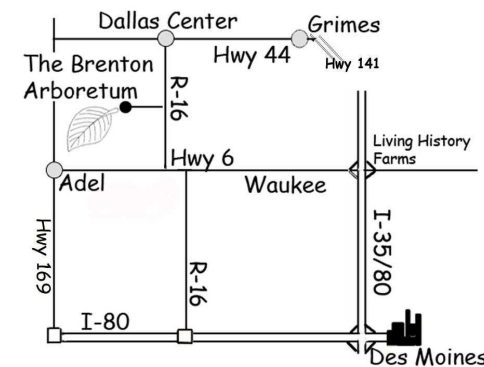

Driving Directions to the Arboretum

**The
Brenton Arboretum**
25141 260th St.- Dallas Center, IA 50063
515-992-4211 - info@thebrentonarboratum.org